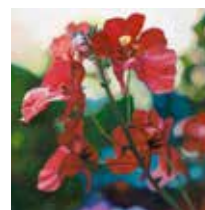

Cornflower

Bouquet

Square

Poppy

Diascia

Foxglove

RED RANUNCULI

Small | 60 x 45 cm (image size)
70 x 55 cm (paper size)
\$540 (paper price, framing additional)
Limited edition of 50